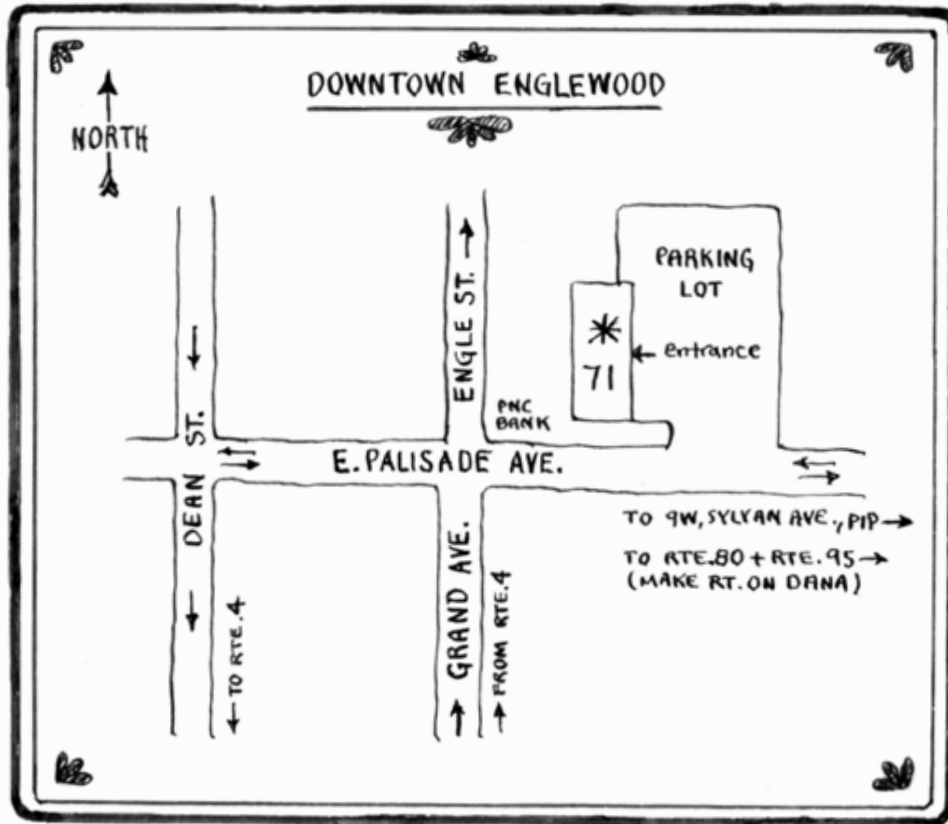

# Birtwhistle & Livingston

71 East Palisade Avenue  
Englewood, New Jersey 07631  
P 201-568-5001 F 201-568-5002  
www.birtwhistle.com

**From the south via Route 80 or Interstate 95**  
Choose "local exits" lane on the highway as you approach the George Washington Bridge. Take the Broad Avenue exit and bear right from the exit ramp onto Broad Avenue. Broad Avenue will change its name to Dana Place. Go to the end of Dana Place and take a left onto Palisade Avenue. After you pass Hillside Avenue on your right, turn into the parking lot for 71 East Palisade Avenue.

**From Route 9W and Englewood Cliffs**  
At the intersection of Sylvan Avenue and Palisade Avenue, go west on Palisade Avenue. After you have passed the 5th traffic light (including the one on Sylvan Avenue) continue past Hillside Avenue on your right, then enter the parking lot for 71 East Palisade Avenue.

**From New York City**  
From the George Washington Bridge, take the first exit onto Palisades Interstate Parkway (PIP). Take Exit 1 off the parkway and bear right off the ramp onto Palisade Avenue. Continue past the 5th traffic light, and then pass Hillside Avenue on your right. Take a right into the parking lot for 71 East Palisade Avenue.

**From points northwest in Bergen County**  
Take Route 17 and exit onto Route 4. At the Grand Avenue exit for Englewood, bear right at the end of exit ramp and proceed to stop sign. Make a right onto Grand Avenue. Travel 1.1 miles and make a right at Palisade Avenue light. Travel 1/2 block and make a left into the parking lot for 71 East Palisade Avenue, which we share with PNC Bank.